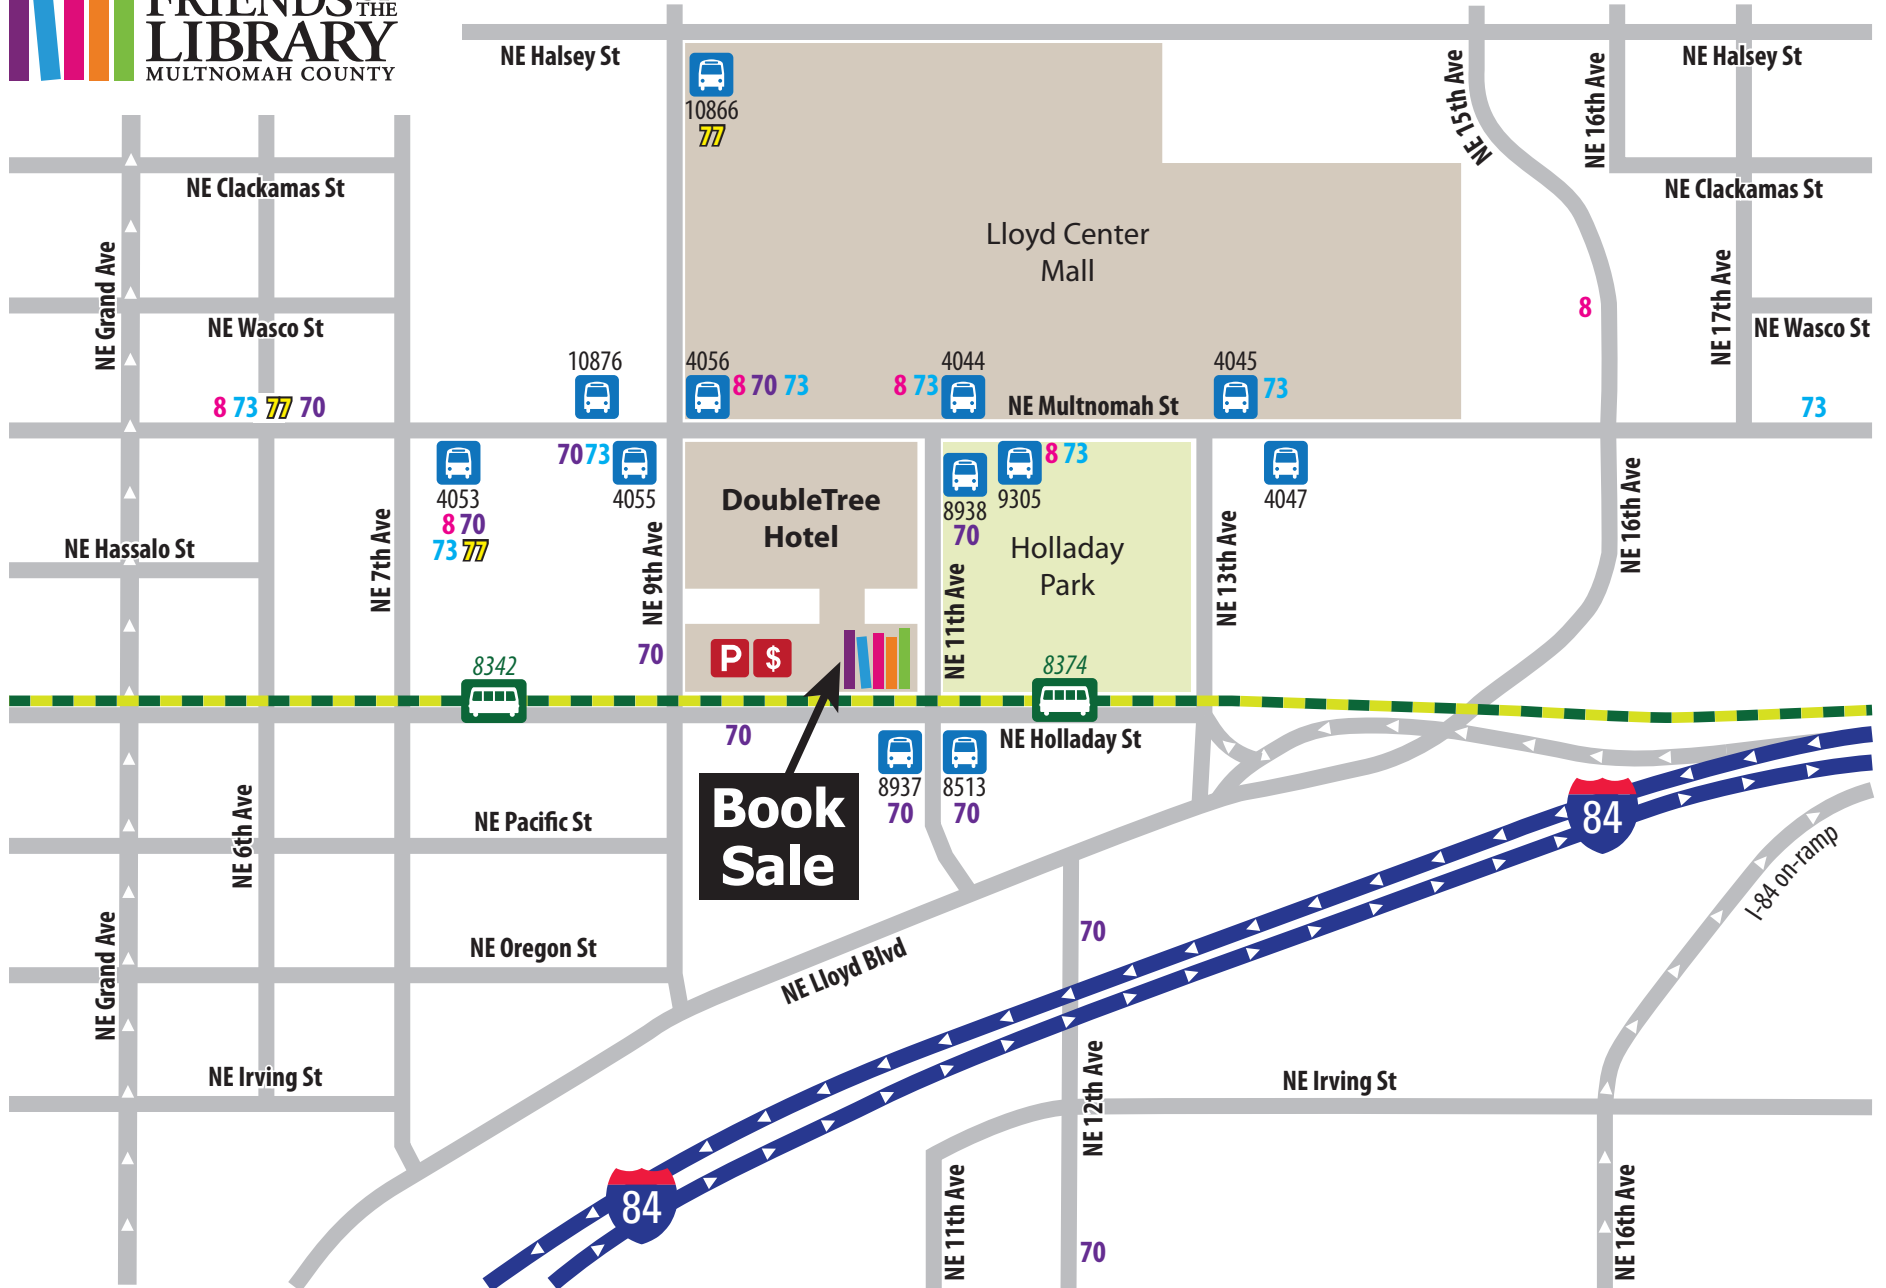

Fall Used Book Sale

Book Sale

Location and Travel Map

DoubleTree Hotel
1000 NE Multnomah Street
Portland OR 97232

Information

Book Sale: www.friends-library.org
Bus and MAX: www.trimet.org

8374
MAX rail stop: Red, Green & Blue lines

4045
Bus stop & Stop ID

70
Bus line

Pay to park

Most streets in the area are metered for parking